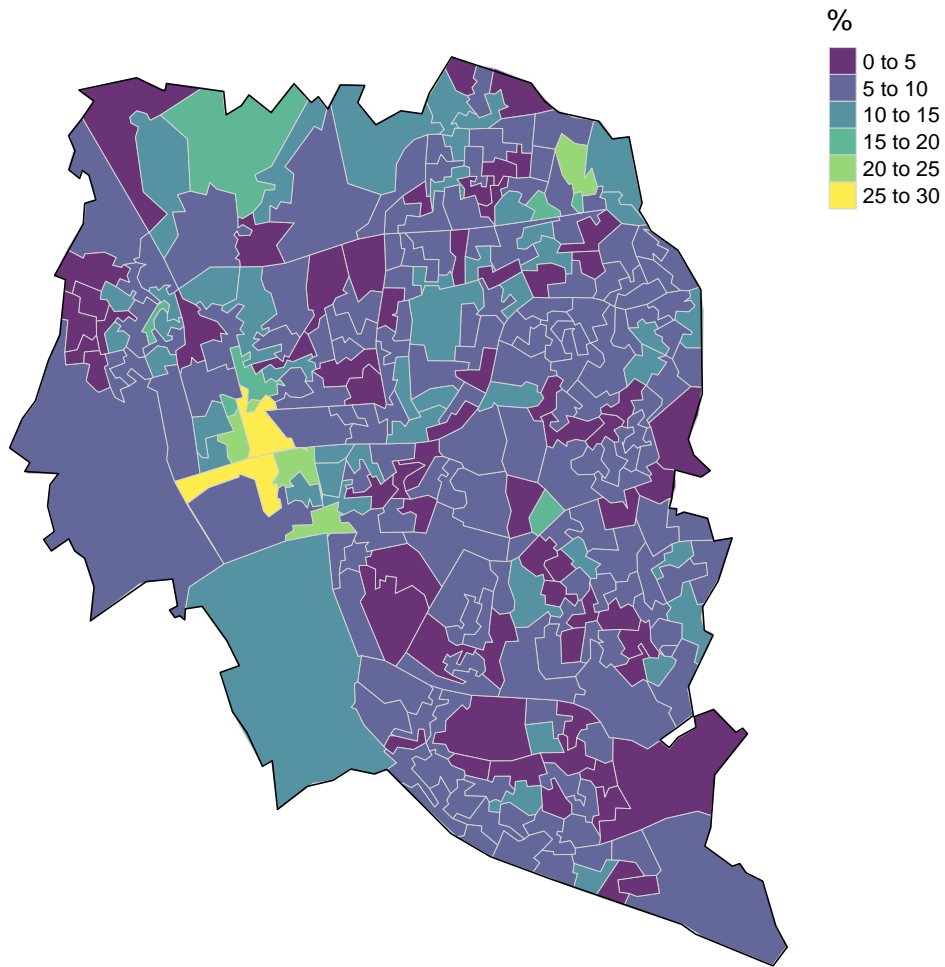

Migrant From Within The Uk: Address One Year Ago Was In The Uk

0.0 0.5 1.0 1.5 2.0 km