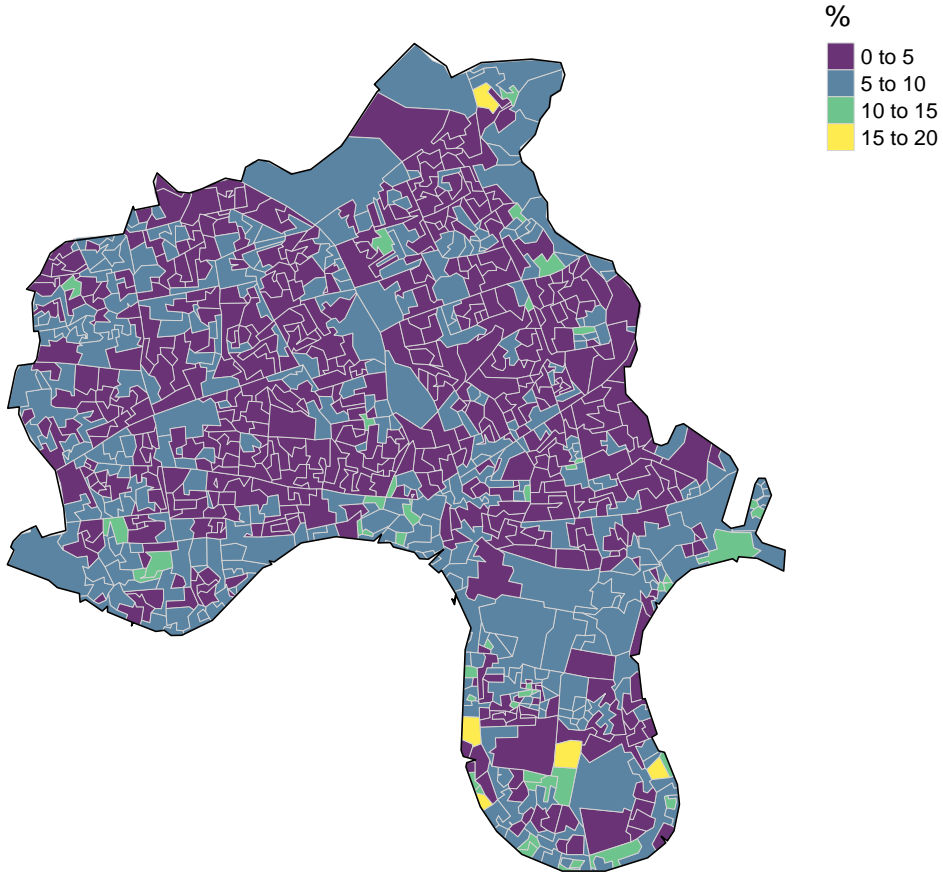

UK Identity And Non-UK Identity

0.0 0.5 1.0 1.5 2.0 km